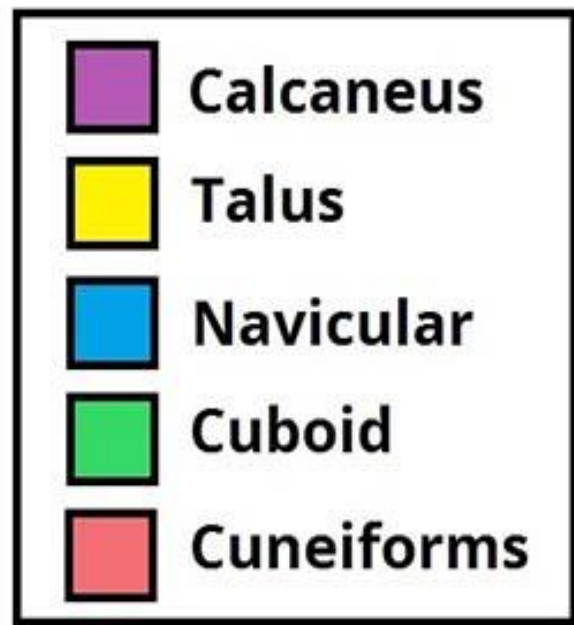

Posterior

Anterior

Posterior

TEST YOUR KNOWLEDGE

Tibial tuberosity

Soleal line

Anterior border (Chin of the tibia)

Medial (subcutaneous surface)

Intercondylar eminence

Medial condyle

Lateral condyle

Fibula

Styloid process

Head of the
fibula

Neck

Lateral malleolus

TEST YOUR KNOWLEDGE

Head of the fibula

Neck of the fibula

Lateral malleolus

FOOT

Bones of the Foot

نیفہ	کباب و	۳ کیلو	کل	طارق
Navicular	Cuboid	Cuneiform	Calcaneus	Talus

teachmeanatomy

The #1 Applied Human Anatomy Site on the Web.

TEST YOUR KNOWLEDGE

Talus

Phalanges

Proximal Phalanges

Metatarsal bone

Navicular

Lateral Cuneiform